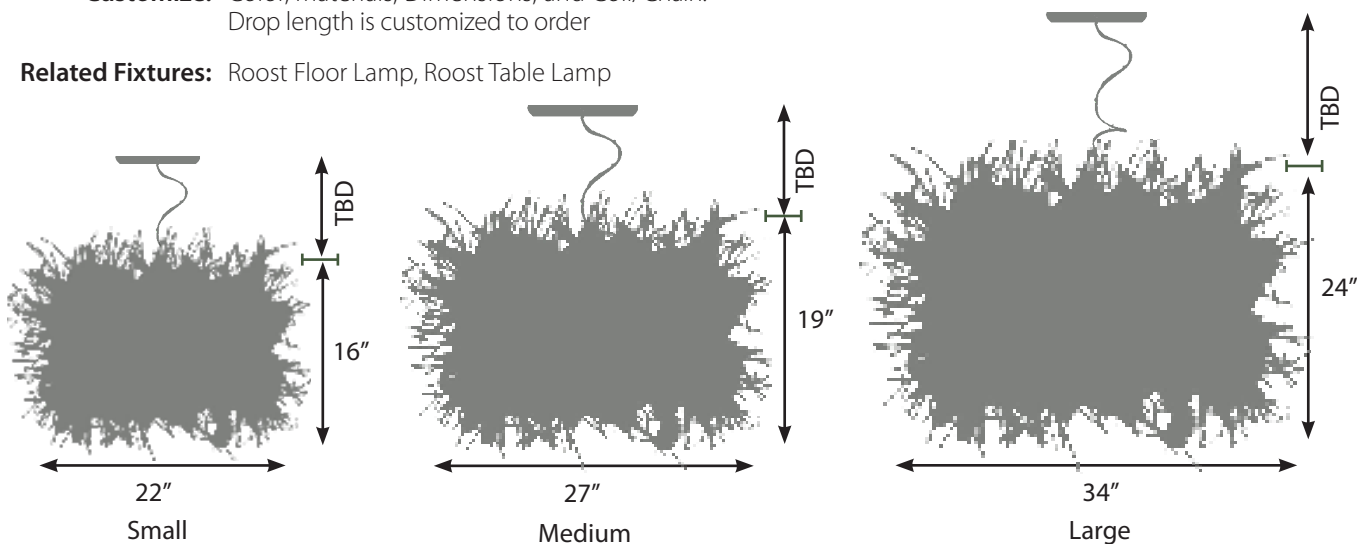

Type of Light: Spectacular display of shadows with down light

Materials: Hand-dyed reed, datu, willow, grapevine, bittersweet vine, hand-hammered copper wire. See materials page for weaving options.

Customize: Color, Materials, Dimensions, and Coil/Chain. Drop length is customized to order

Related Fixtures: Roost Floor Lamp, Roost Table Lamp

Size	Height*	Width*	Depth*	Watts	# Bulbs
S	16"	22"	18"	75	1
M	19"	27"	23"	120	2
L	24"	34"	26"	240	4

*Made with natural materials, measurements are approximate