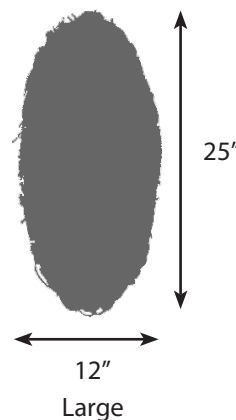

Birch & Willow Lamps and Luminaries are recyclable