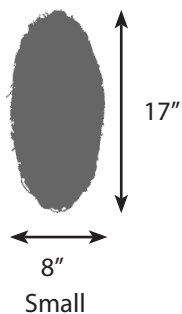

Birch & Willow Lamps and Luminaries are recyclable