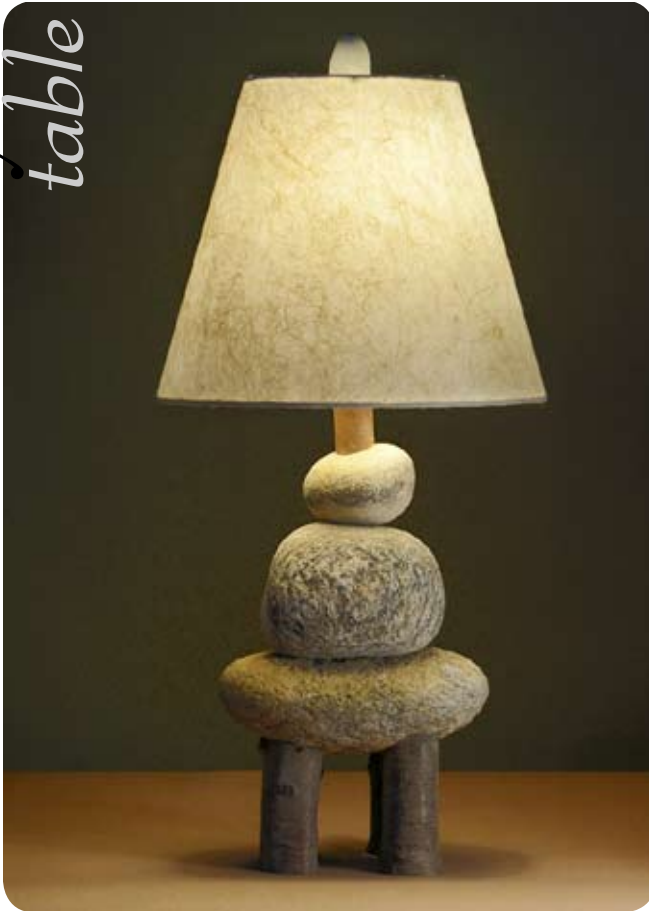

## Dryad table

Size	Height	Width	Depth	Watts	# Bulbs
s	19"	9"	9"	60	1
m	23"	12"	12"	75	1
l	28"	15"	15"	100	1 -way

Height includes shade and finial. Width and depth based on shade choice. See materials page for paper samples choices. Due to the nature of the materials, all measurements are approximate.