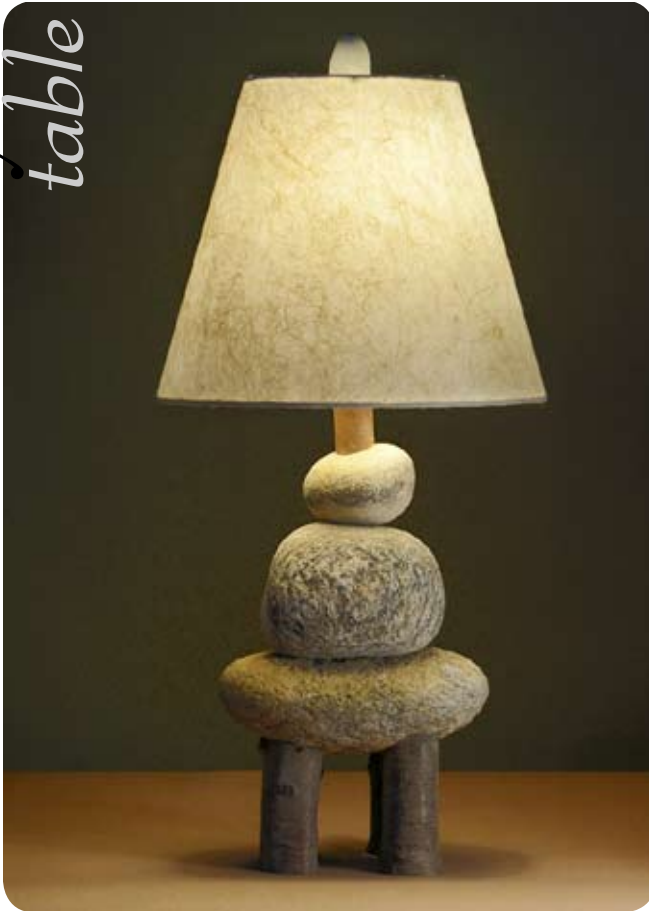

Dryad table

Size	Height	Width	Depth	Watts	# Bulbs
s	19"	9"	9"	60	1
m	23"	12"	12"	75	1
l	28"	15"	15"	100	1 -way

Height includes shade and finial. Width and depth based on shade choice. See materials page for paper samples choices. Due to the nature of the materials, all measurements are approximate.